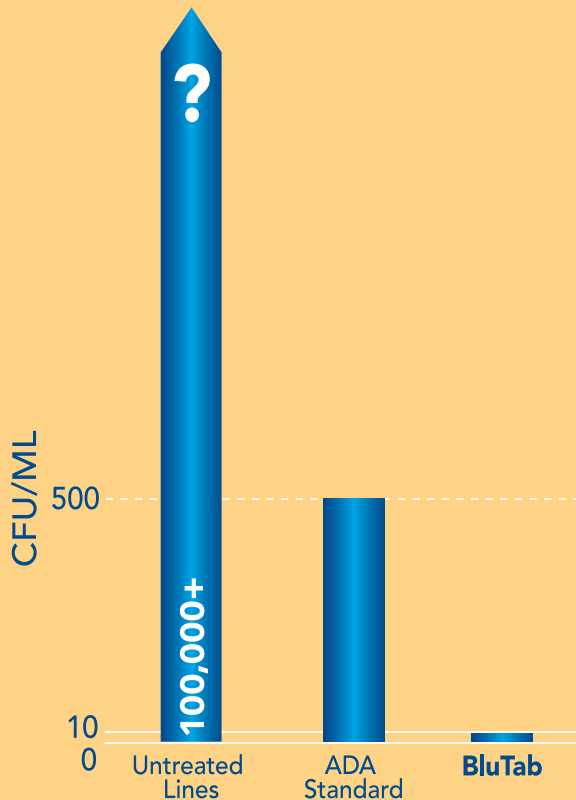

# Safe Water for 100 Million patients

BluTab is the most effective, easiest to use and most economical waterline maintenance tablet available.

*Simply drop the effervescent tablet into your water bottle for effective waterline maintenance.*

***It's that easy!***

BluTab maintains  $\leq 10$  CFU/mL in dental unit waterline effluent

Order #	Qty.	Description	Price
BT50	50	Tablets designed to treat 700-750ml of water	<b>\$35.95</b>
BT20	50	Tablets designed to treat 2 liters of water	<b>\$53.50</b>